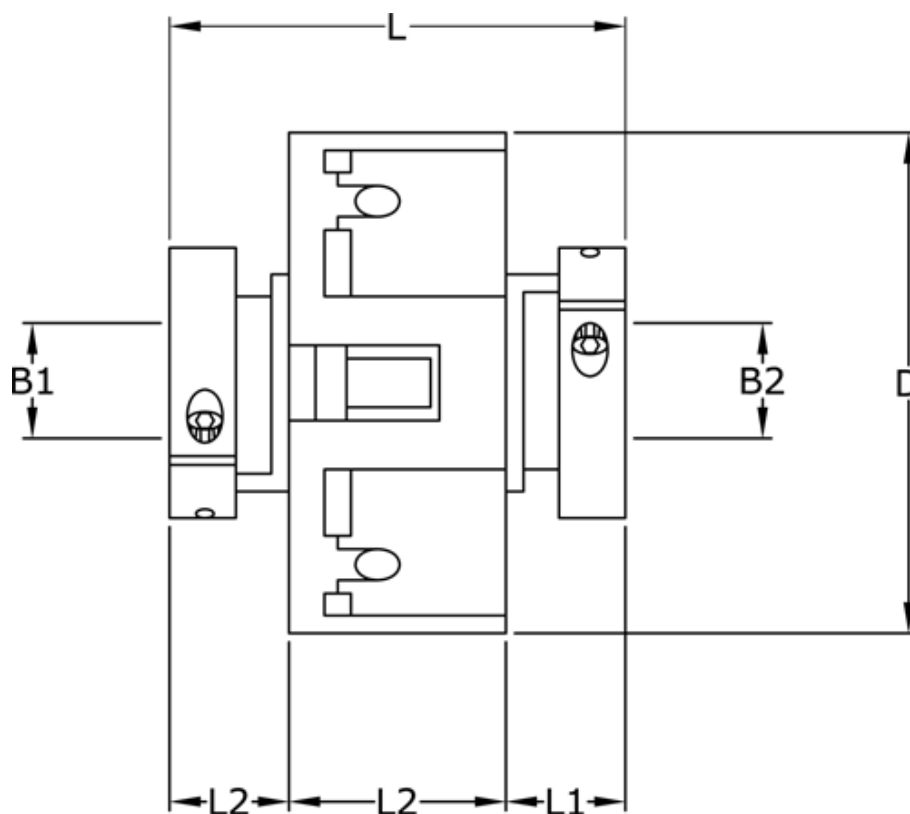

Article number: 3322205413232

Description: Uni-Lat Coupling size 205.41.32.32
clamp hub, bore 10/10 mm

Measures

B1	= 10
B2	= 10
D	= 41
L	= 38.1
L1	= 13.5
L2	= 11.2
Screw	= M4